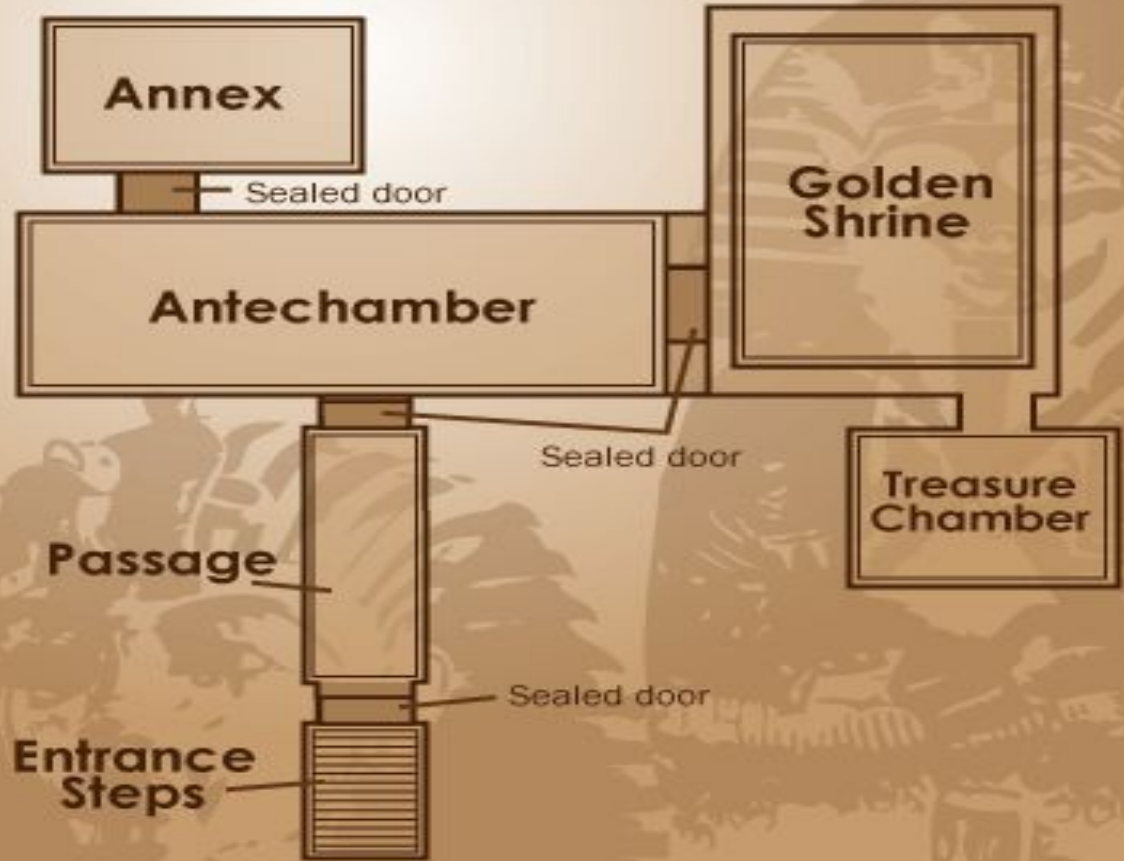

King Tut`

Reign 1332 - 1323 BCE

18th Dynasty

Tutankhamun on a Lotus

Map of Egypt

The Sphinx

Tomb Entrance

King Tut's Tomb

©2008 HowStuffWorks

Map of King Tut's Tomb

Tomb Wall Painting

King Tut's Coffin

Gold Funerary Mask